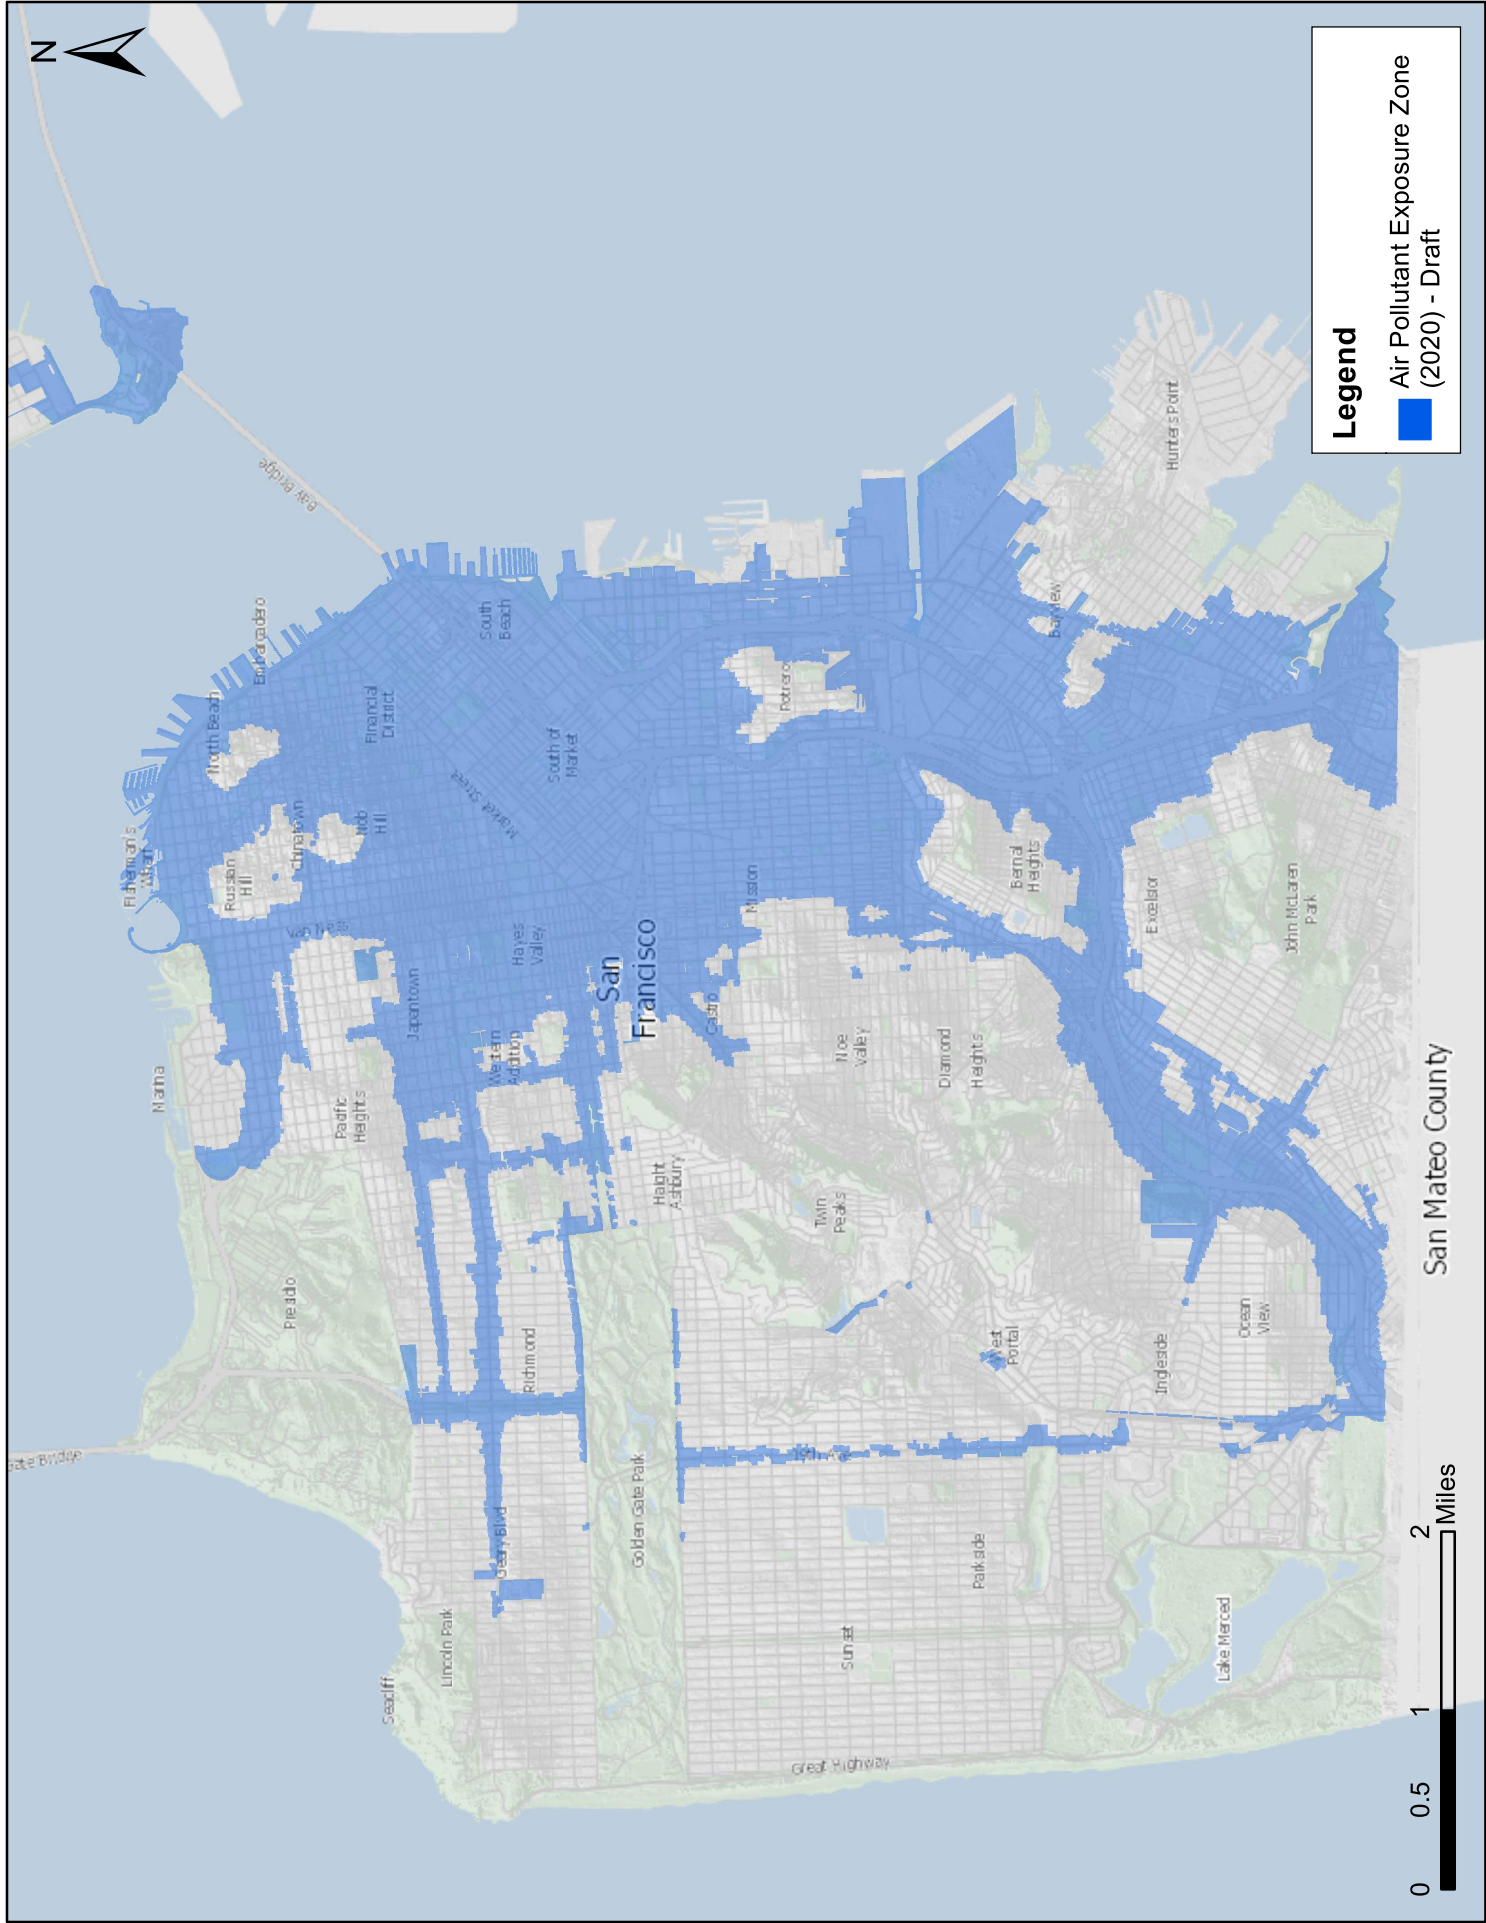

Air Pollutant Exposure Zone Map (2020) - Draft

Legend

- Air Pollutant Exposure Zone (2020) - Draft

0 0.5 1 2 Miles

San Mateo County