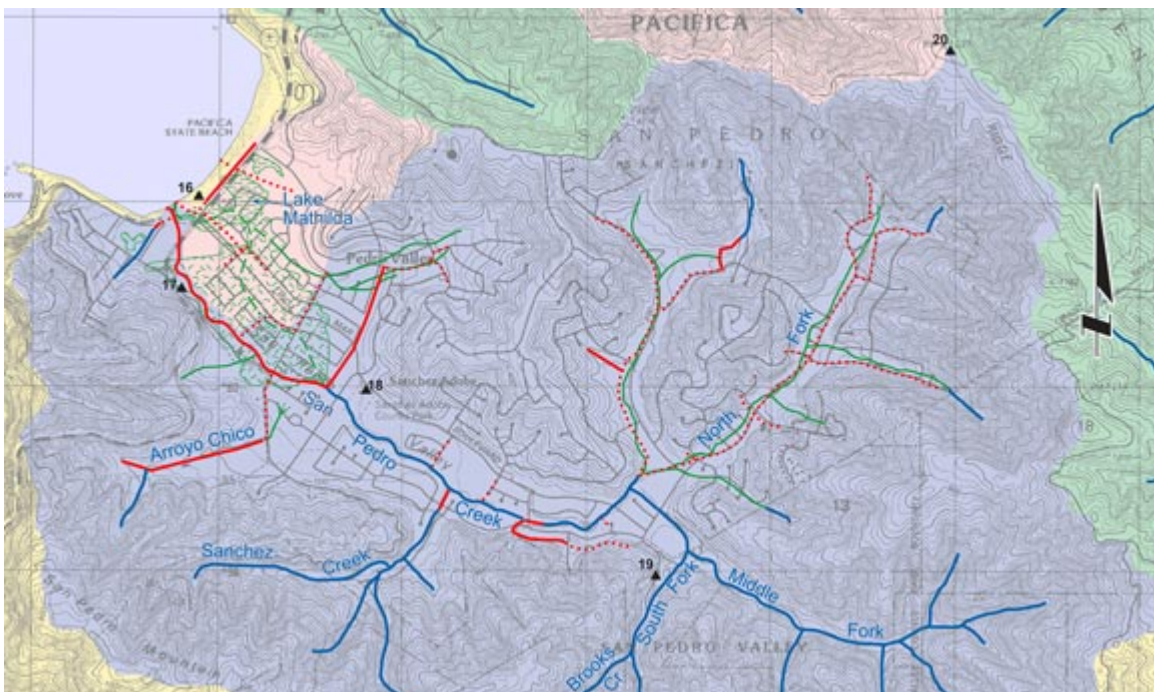

*Guide to San Francisco Bay Area Creeks*

# San Pedro Creek Watershed

**The San Pedro Creek Watershed includes:  
Arroyo Chico, Sanchez Creek, Brooks Creek,**

[Enlarge Map](#) [Map Legend](#) Click triangles ▲ for point of interest

Portion of *Creek & Watershed Map of Daly City & Vicinity* -- [Purchase Printed Map](#)  
[Technical Information](#)

Watershed map, click to enlarge

[San Pedro Valley, 1896](#)

### Information Resources:

[San Pedro Creek Watershed Coalition](#)

[San Pedro Valley Park](#)

[Hazelnut Loop Trail](#)

[San Pedro Valley Coastal Scrub](#)

[Peninsula Regional Resources](#)

---

[Top of Page](#)