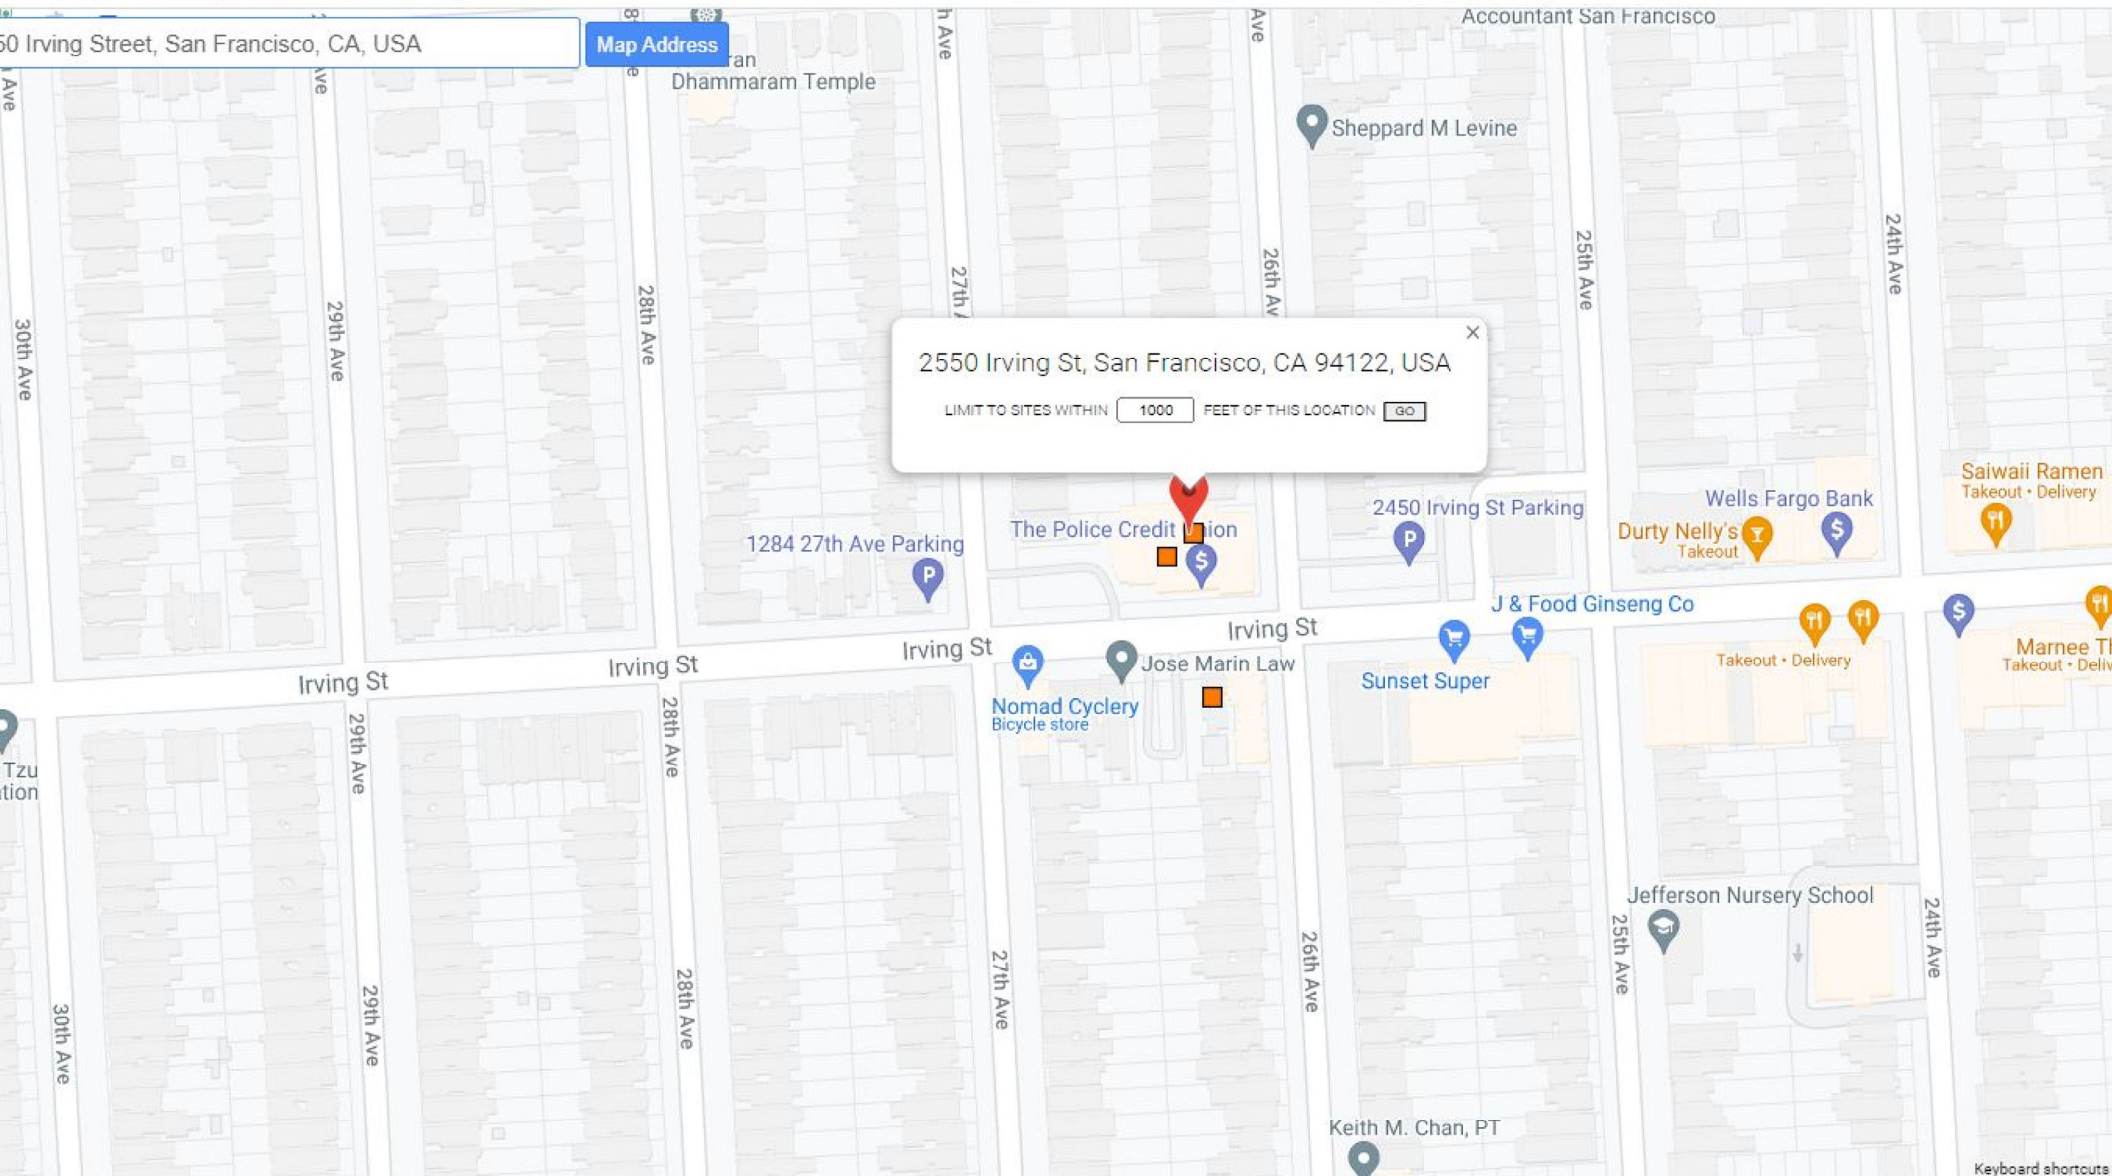

50 Irving Street, San Francisco, CA, USA

Map Address

2550 Irving St, San Francisco, CA 94122, USA
LIMIT TO SITES WITHIN FEET OF THIS LOCATION

3 SITES LISTED

STATUS	PROJECT TYPE	ADDRESS
ACTIVE	VOLUNTARY CLEANUP	2550 IRVING STREET
ACTIVE	VOLUNTARY CLEANUP	2511 IRVING STREET
ACTIVE	VOLUNTARY CLEANUP	2500 - 2525 IRVING STREET