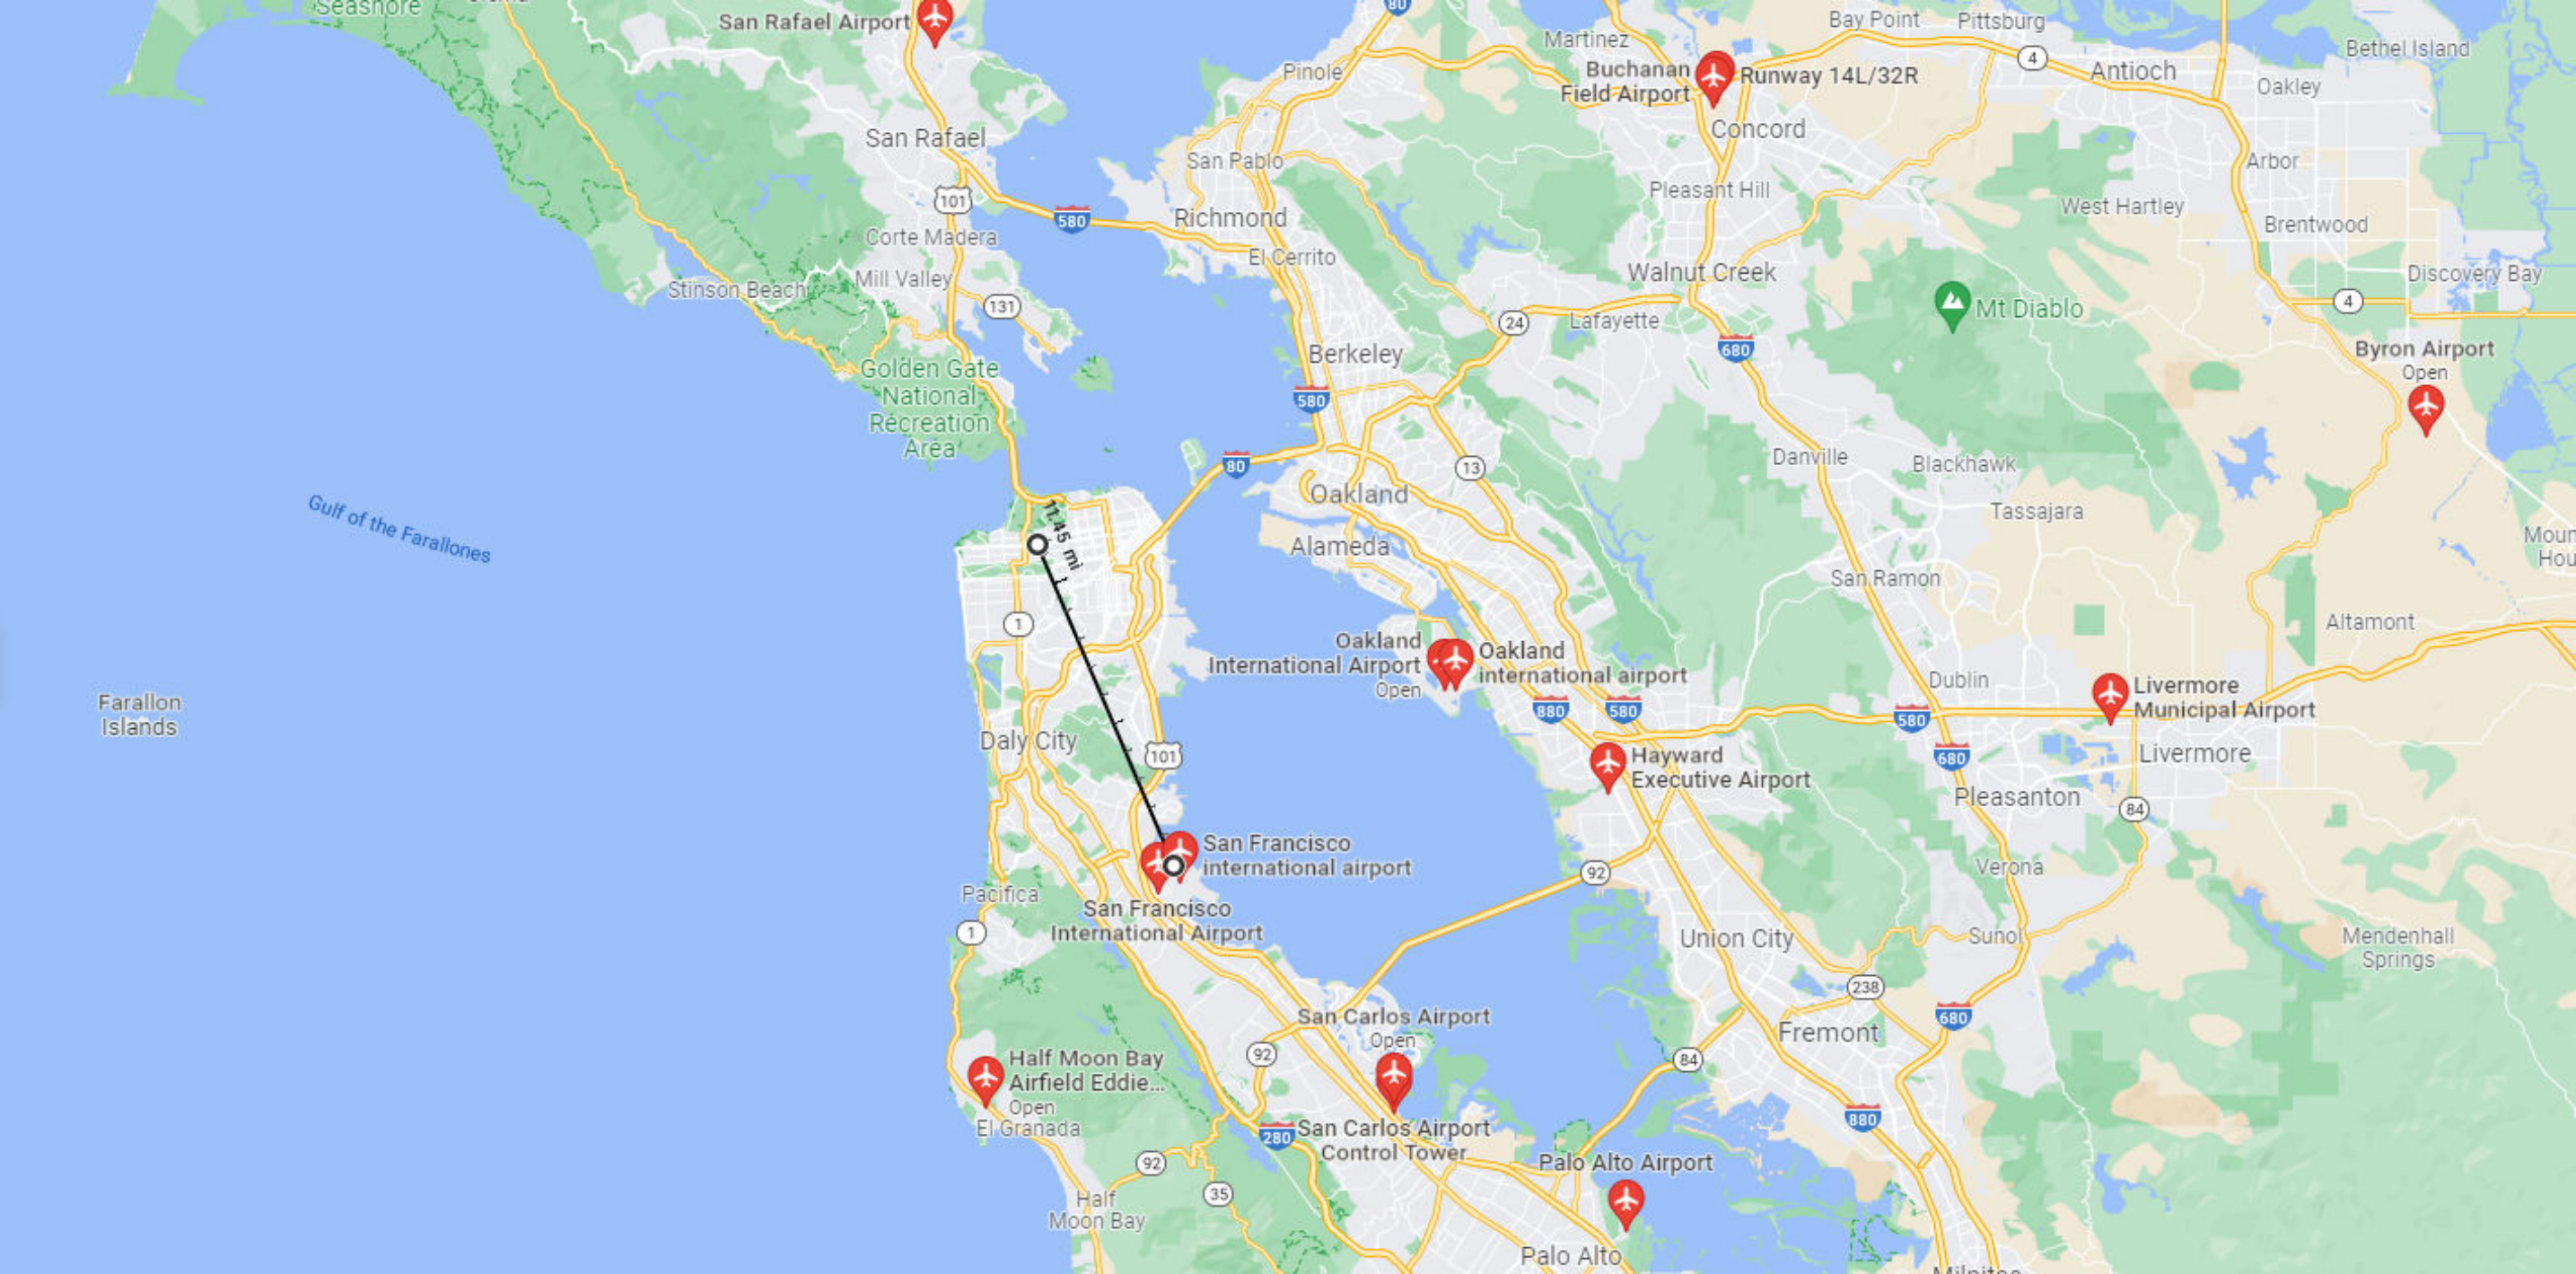

Appendix F

Distance to Airports

Gulf of the Farallones

Farallon Islands

11.5 mi

San Rafael Airport

Buchanan Field Airport

Byron Airport

Oakland International Airport

Hayward Executive Airport

Livermore Municipal Airport

San Francisco International Airport

Half Moon Bay Airfield Eddie...

San Carlos Airport

San Carlos Airport Control Tower

Palo Alto Airport