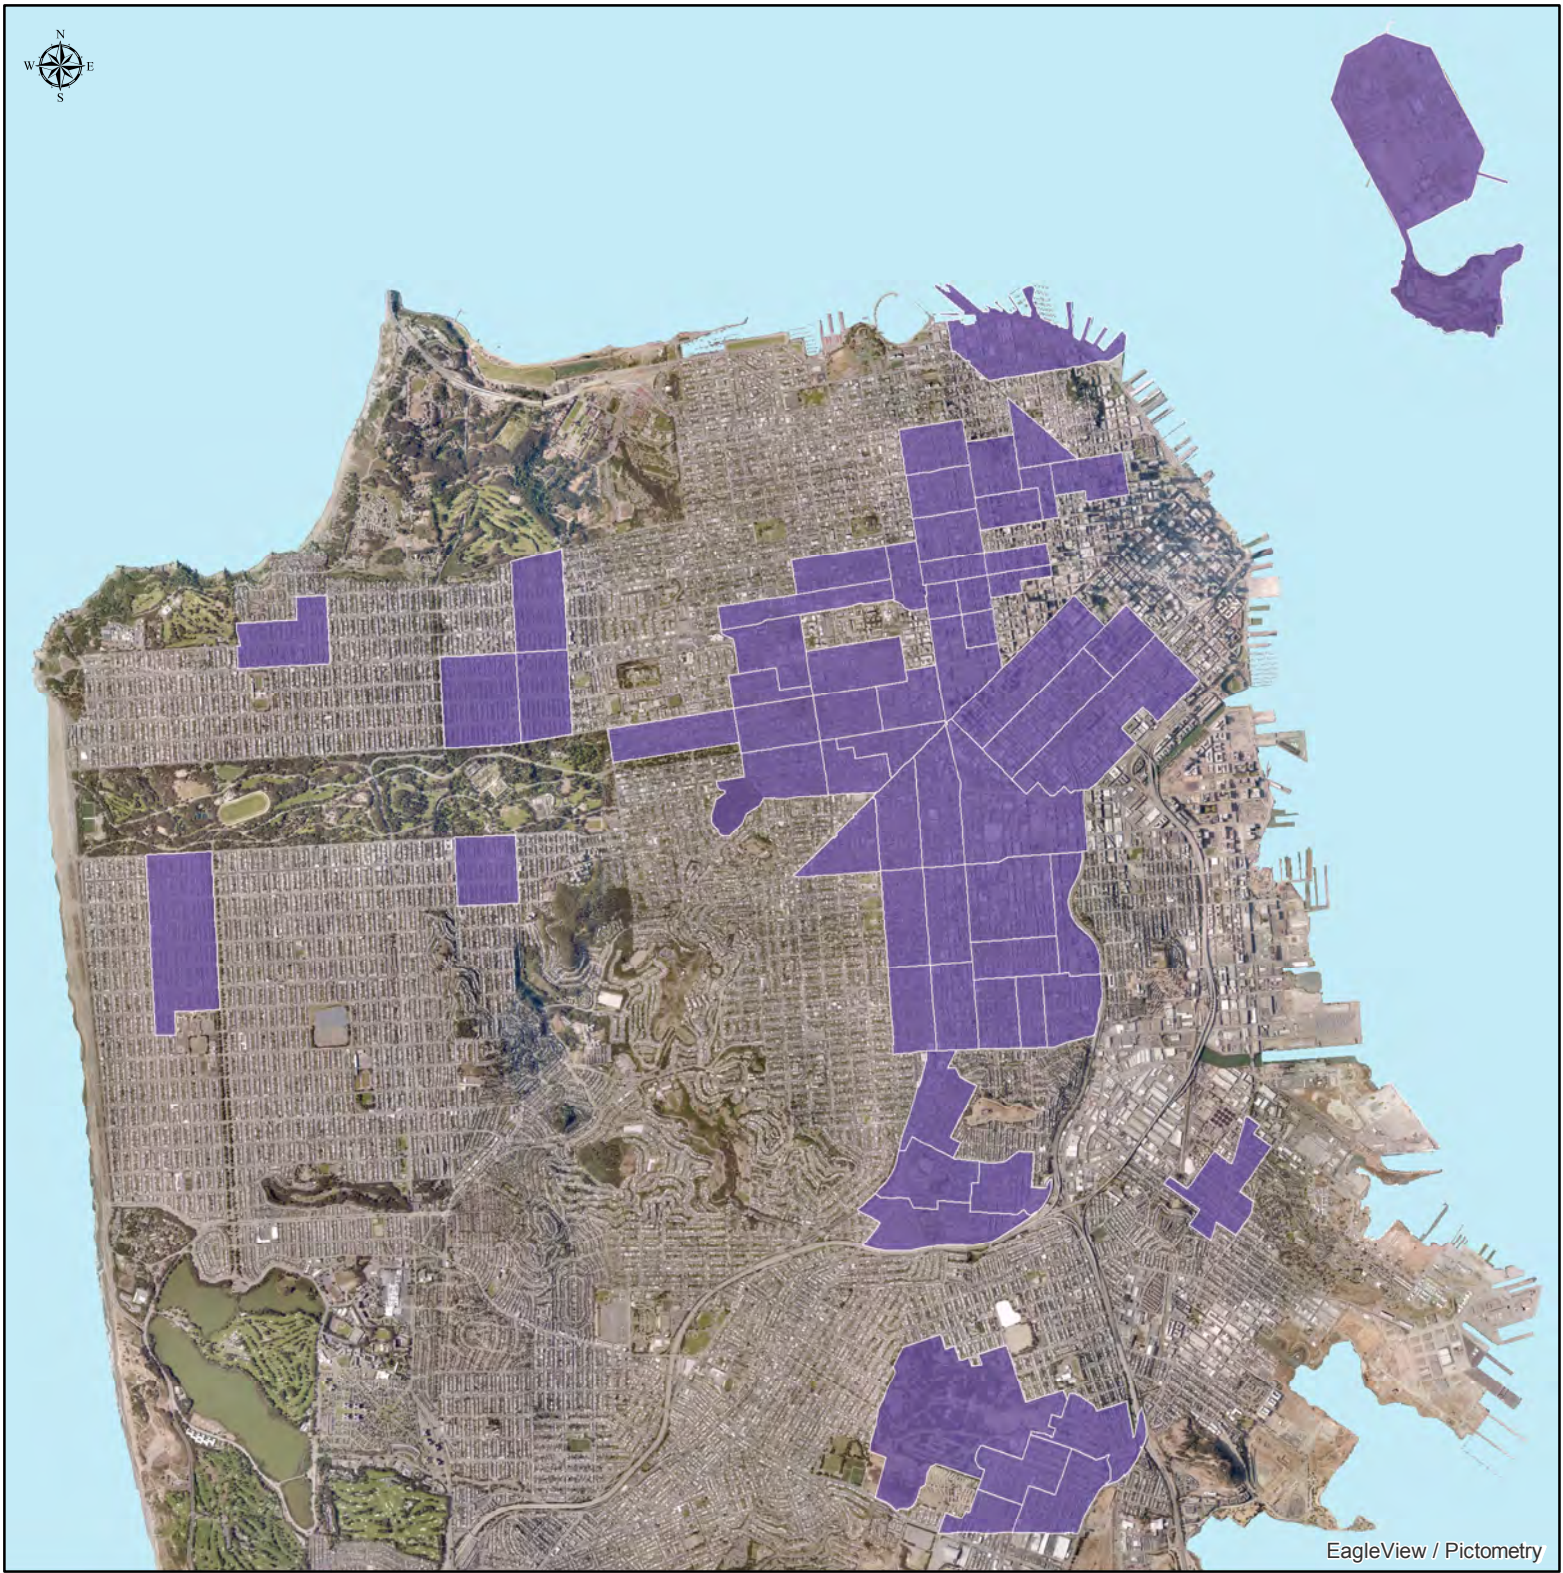

About the Anti-Displacement Housing Preference (ADHP)

The Anti-Displacement Housing Preference helps San Francisco residents who are at risk of being priced out, stay in the City. It gives higher priority to applicants in many housing lotteries.

Certain census tracts were identified as having extreme displacement pressure. Extensive research was done to determine these census tracts.

How do I get the ADHP?

- If you currently live in an affected census tract, you can claim this preference on your housing applications.
- You'll need to add documents to your application that prove your residency. [See the accepted documents checklist.](#)

Is my current address eligible?

- If you're applying online on DAHLIA, the application will alert you if you are eligible.
- You can also research your neighborhood by referencing census tract information in the following pages.